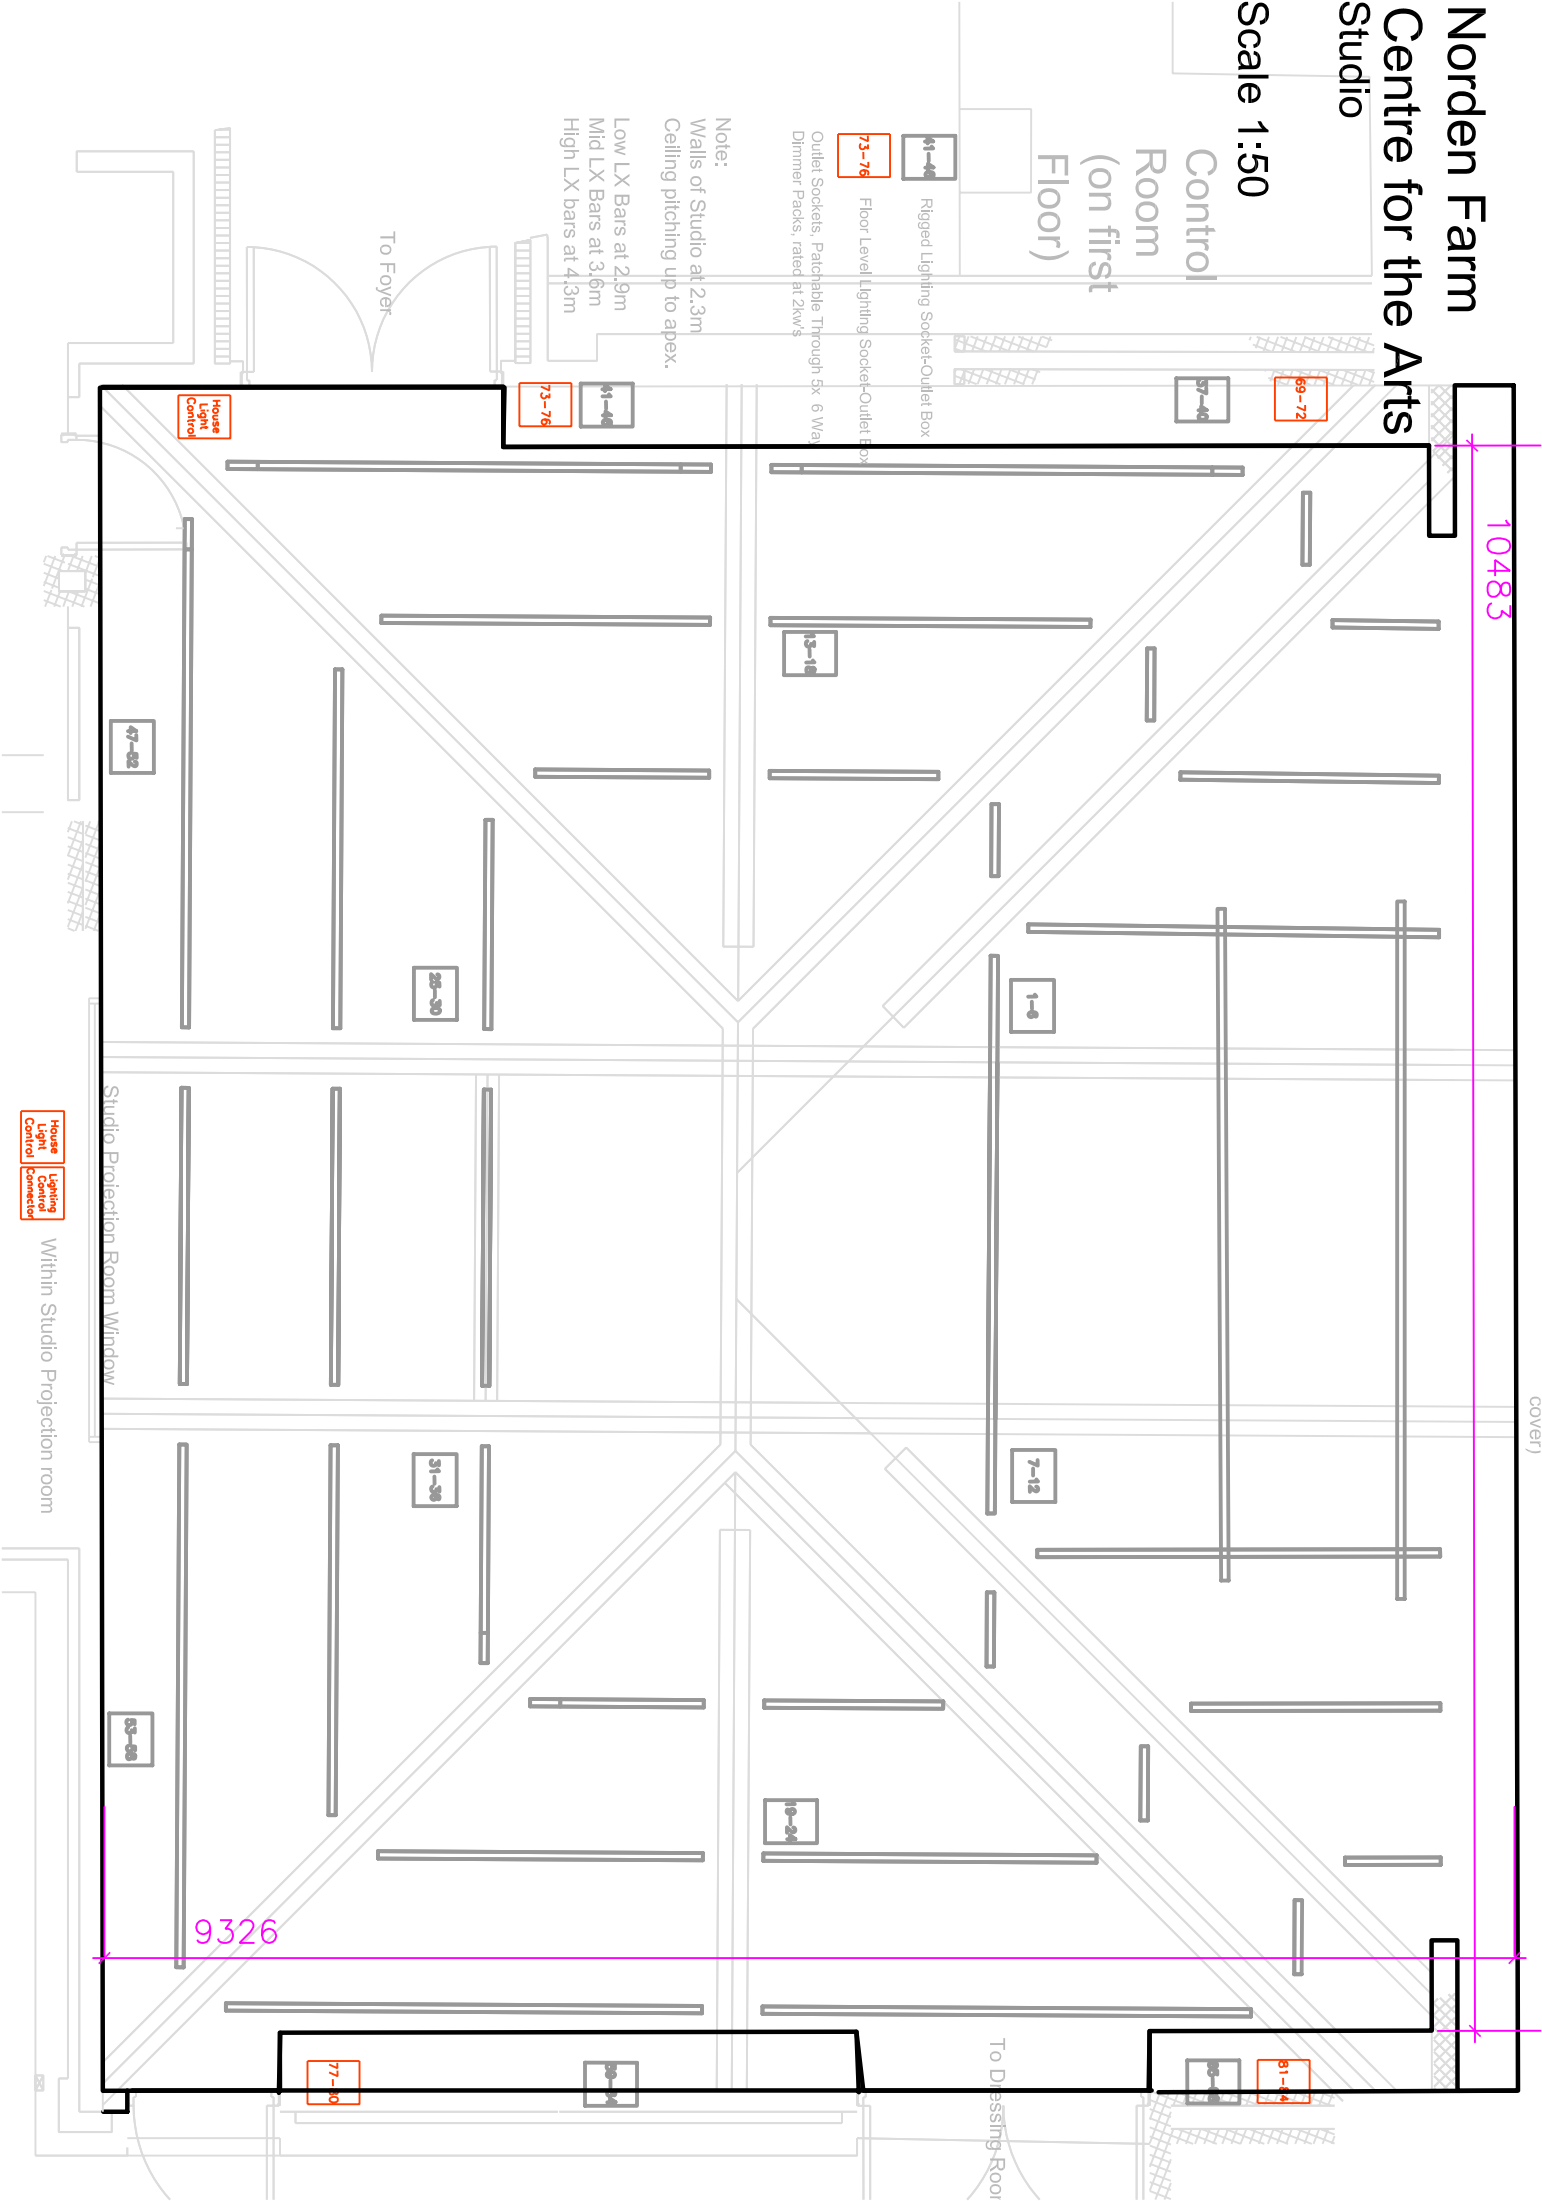

Norden Farm Centre for the Arts Studio

Scale 1:50

Control
Room
(on first
Floor)

10483

cover1

9326

Note:
Walls of Studio at 2.3m
Ceiling pitching up to apex.

Low LX Bars at 2.9m
Mid LX Bars at 3.6m
High LX bars at 4.3m

Within Studio Projection room

Studio Projection Room Window

To Dressing Room

To Foyer

Norden Farm Centre for the Arts

STUDIO Section
Scale 1:100

SECTION AA

Norden Farm Centre For The Arts
Maidenhead