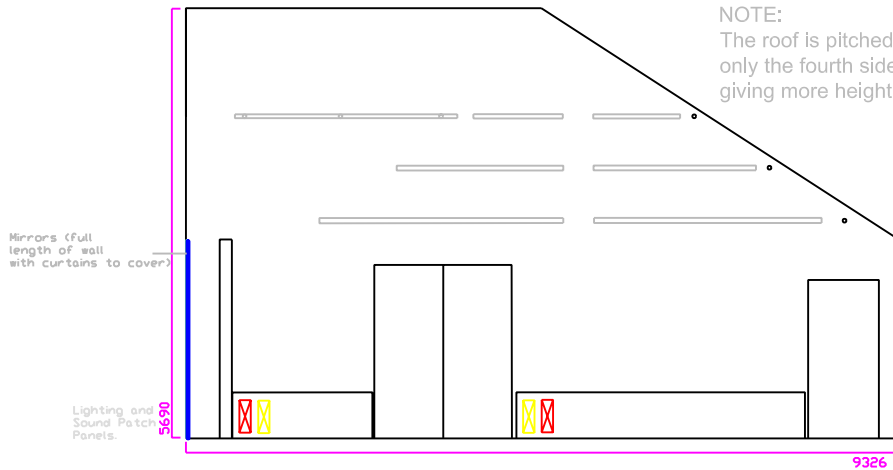

Within Studio Projection room

Studio Projection Room Window

To Dressing Room

To Foyer

Norden Farm Centre for the Arts

STUDIO Section
Scale 1:100

SECTION AA

Norden Farm Centre For The Arts
Maidenhead