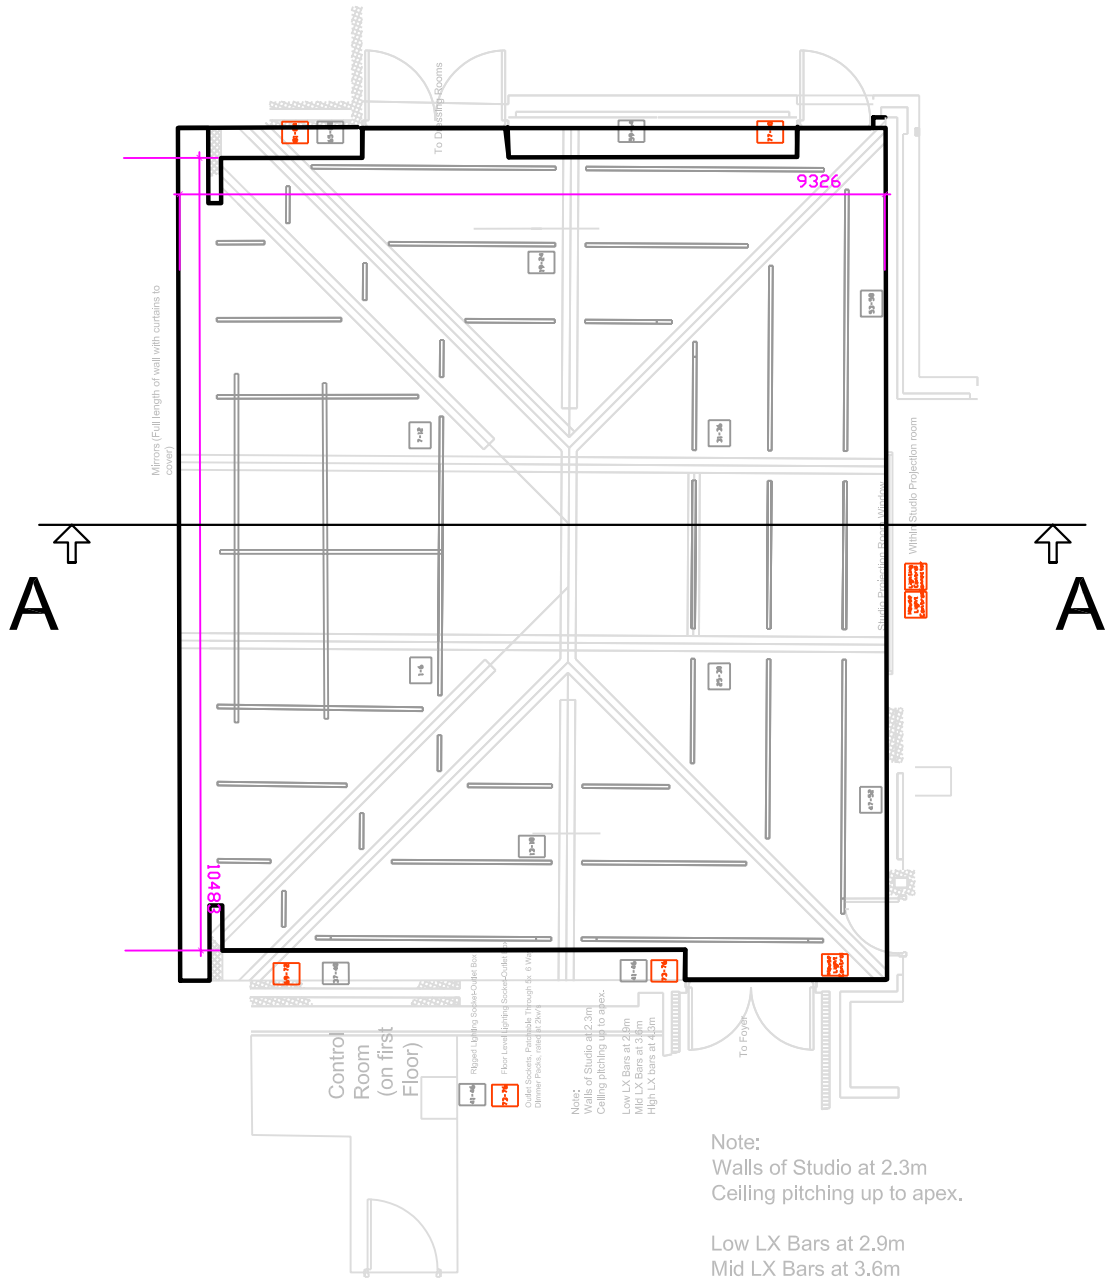

Norden Farm Centre for the Arts Studio

Scale 1:50

Control
Room
(on first
Floor)

10483

cover1

9326

Note:
Walls of Studio at 2.3m
Ceiling pitching up to apex.

Low LX Bars at 2.9m
Mid LX Bars at 3.6m
High LX bars at 4.3m

Within Studio Projection room

Studio Projection Room Window

To Dressing Room

To Foyer

Norden Farm Centre for the Arts

STUDIO Section
Scale 1:100

SECTION AA

Norden Farm Centre For The Arts
Maidenhead

6 Strand Quartet Profile 15/25
12 Strand Quartet Profile 22/40
14 Quartet Fresnel
6 Quartet PC

Accessories

10 M size Gobo Holders for 650W profiles

Sound

Mixing Desk

1 Yamaha 16/4/2 with built in Reverb

Dual Power Amplifiers